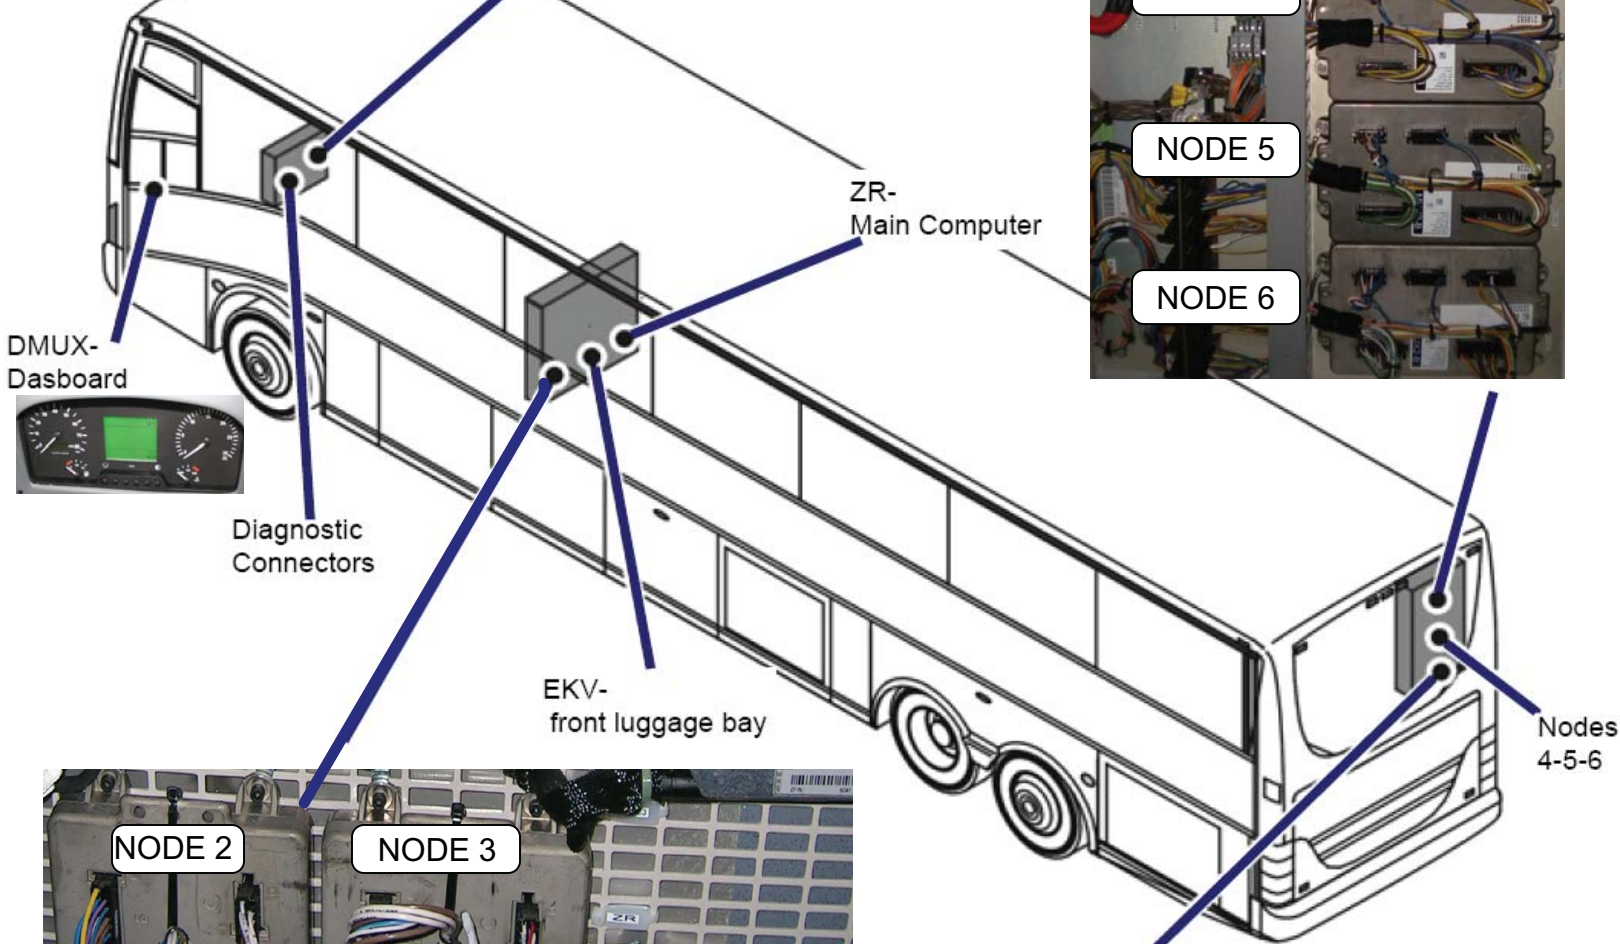

COACH MODEL : C2045, T2140, 2145 with Kibes Multiplex system
DATE : 1/05/2012
SUBJECT : Multiplex Nodes & computer ID and locations.

NODE 1

EKF - Front Electrical Box
Located under dash
behind access panel

NODE 4

NODE 5

NODE 6

NODE 2

NODE 3

ZR

Nodes 4-5-6

EKS-
Located back wall
of restroom