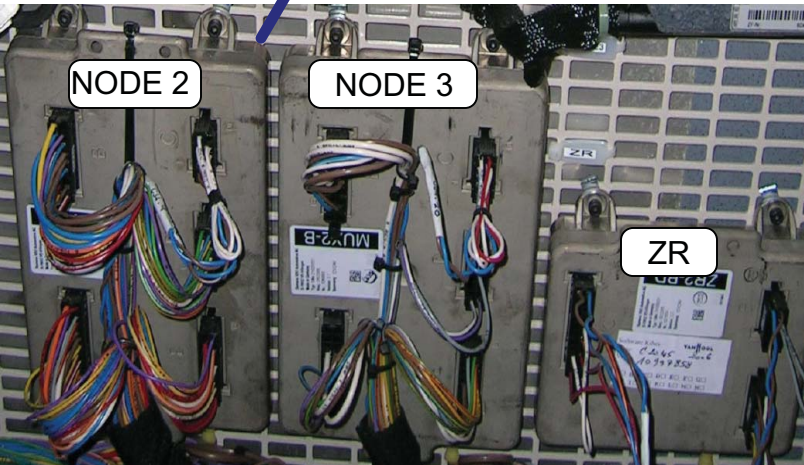

COACH MODEL : C2045, T2140, 2145 with Kibes Multiplex system
DATE : 1/05/2012
SUBJECT : Multiplex Nodes & computer ID and locations.

NODE 1

EKF - Front Electrical Box
Located under dash
behind access panel

NODE 4

NODE 5

NODE 6

NODE 2

NODE 3

ZR

Nodes 4-5-6

EKS-
Located back wall
of restroom