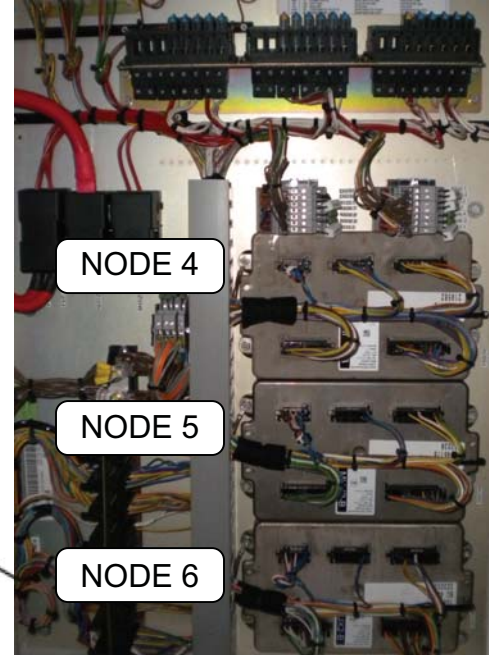

COACH MODEL : C2045, T2140, 2145 with Kibes Multiplex system
DATE : 1/05/2012
SUBJECT : Multiplex Nodes & computer ID and locations.

NODE 1

EKF - Front Electrical Box
Located under dash
behind access panel

NODE 4

NODE 5

NODE 6

NODE 2

NODE 3

ZR

Nodes 4-5-6

EKS-
Located back wall
of restroom