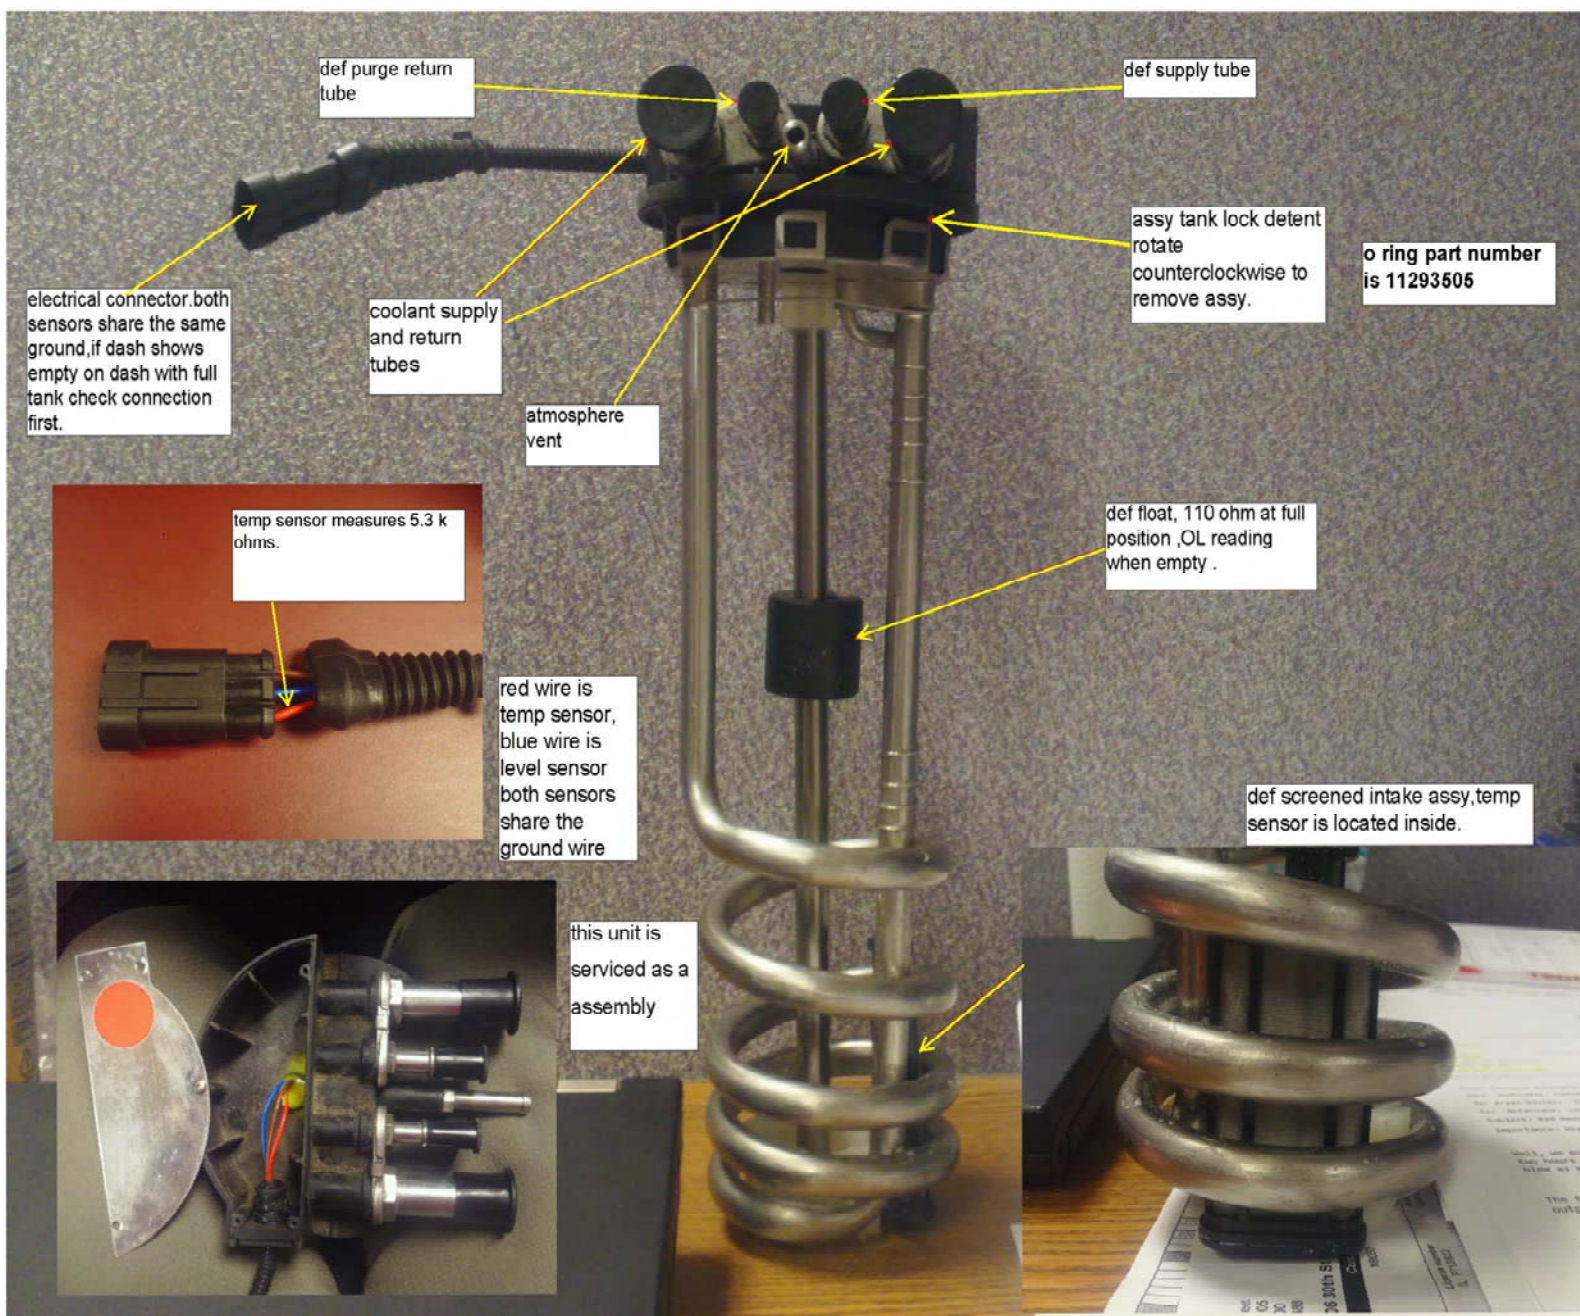

COACH MODEL : Vanhool Coaches with DEF System

DATE : 7/22/2013

SUBJECT : Diesel Exhaust Fluid Float Assembly

Detroit shown; Cummins is similar.